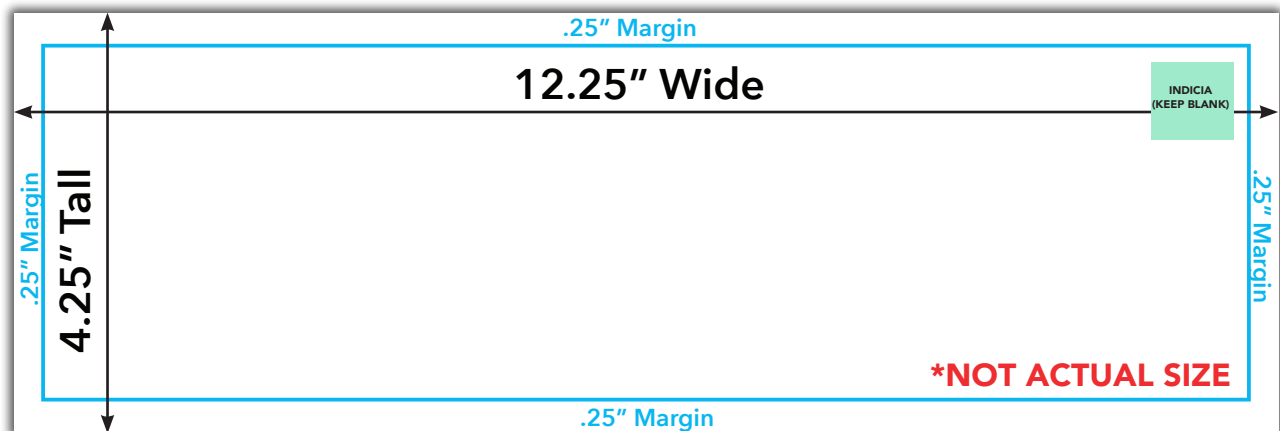

EDDM 12" x 4" Specifications and Guidelines

- Final size should be 12.25" x 4.25" with a full bleed
- No text or important graphics within .25" from any edge (margin)
- Do NOT include any crop marks, etc.
- Colors need to be CMYK
- All graphics should be 300 dpi
- On the INDICIA side, leave room in the top right for postage indicia
- Underneath the indicia add either, "Local Postal Customer" if the postcard is being mailed to both businesses and residential customers, or "Residential Customer" if the postcard is being mailed to only residential customers.