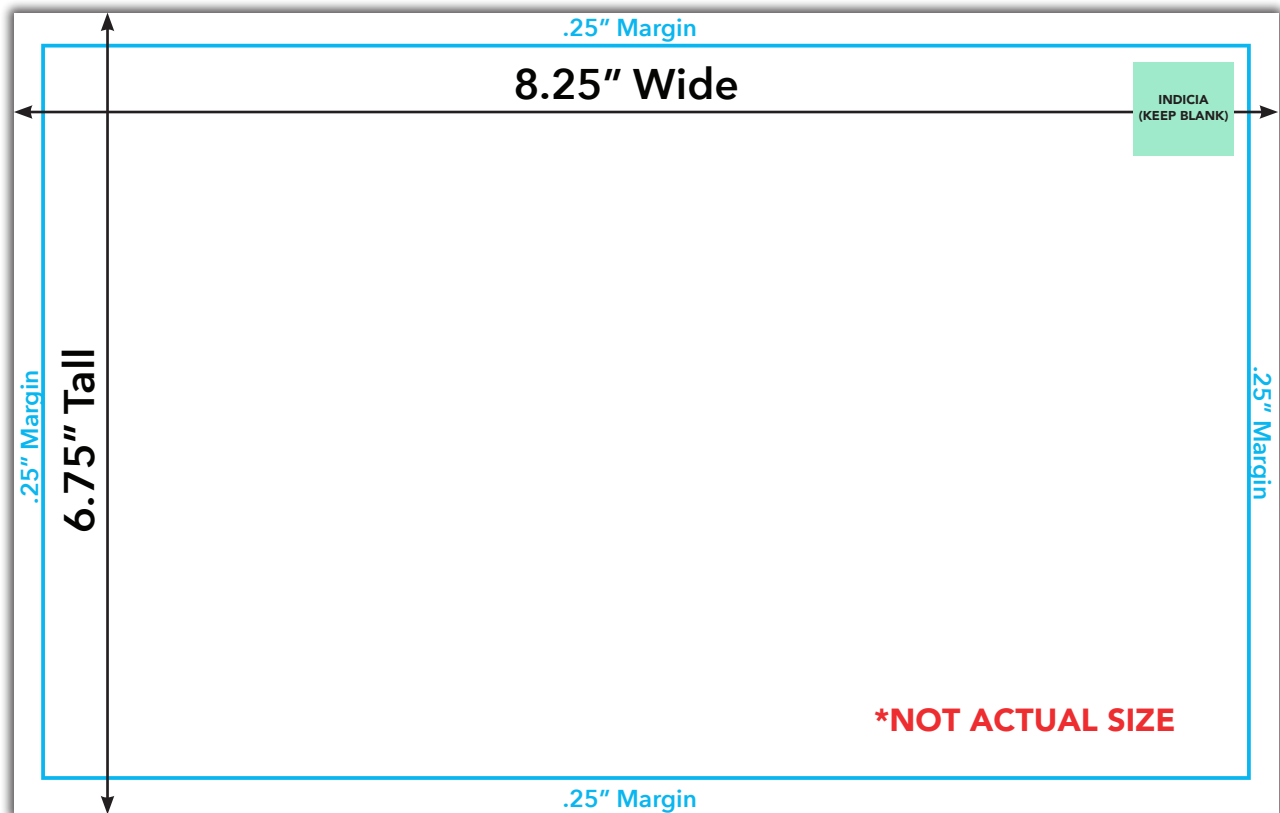

# EDDM 8" x 6.5" Specifications and Guidelines

- Final size should be 8.25" x 6.75" with a full bleed
- No text or important graphics within .25" from any edge (margin)
- Do NOT include any crop marks, etc.
- Colors need to be CMYK
- All graphics should be 300 dpi
- On the INDICIA side, leave room in the top right for postage indicia
- Underneath the indicia add either, "Local Postal Customer" if the postcard is being mailed to both businesses and residential customers, or "Residential Customer" if the postcard is being mailed to only residential customers.