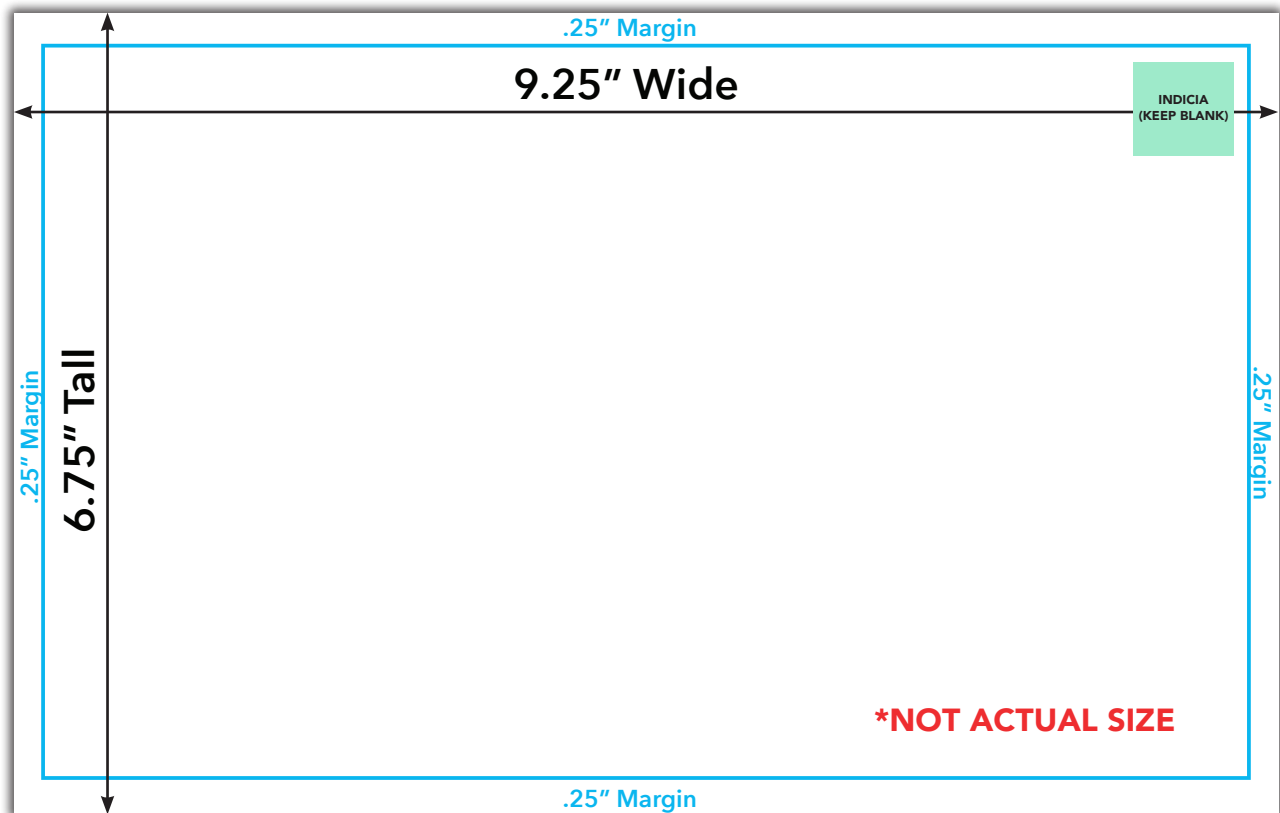

# EDDM 9" x 6.5" Specifications and Guidelines

- Final size should be 9.25" x 6.75" with a full bleed
- No text or important graphics within .25" from any edge (margin)
- Do NOT include any crop marks, etc.
- Colors need to be CMYK
- All graphics should be 300 dpi
- On the INDICIA side, leave room in the top right for postage indicia
- Underneath the indicia add either, "Local Postal Customer" if the postcard is being mailed to both businesses and residential customers, or "Residential Customer" if the postcard is being mailed to only residential customers.